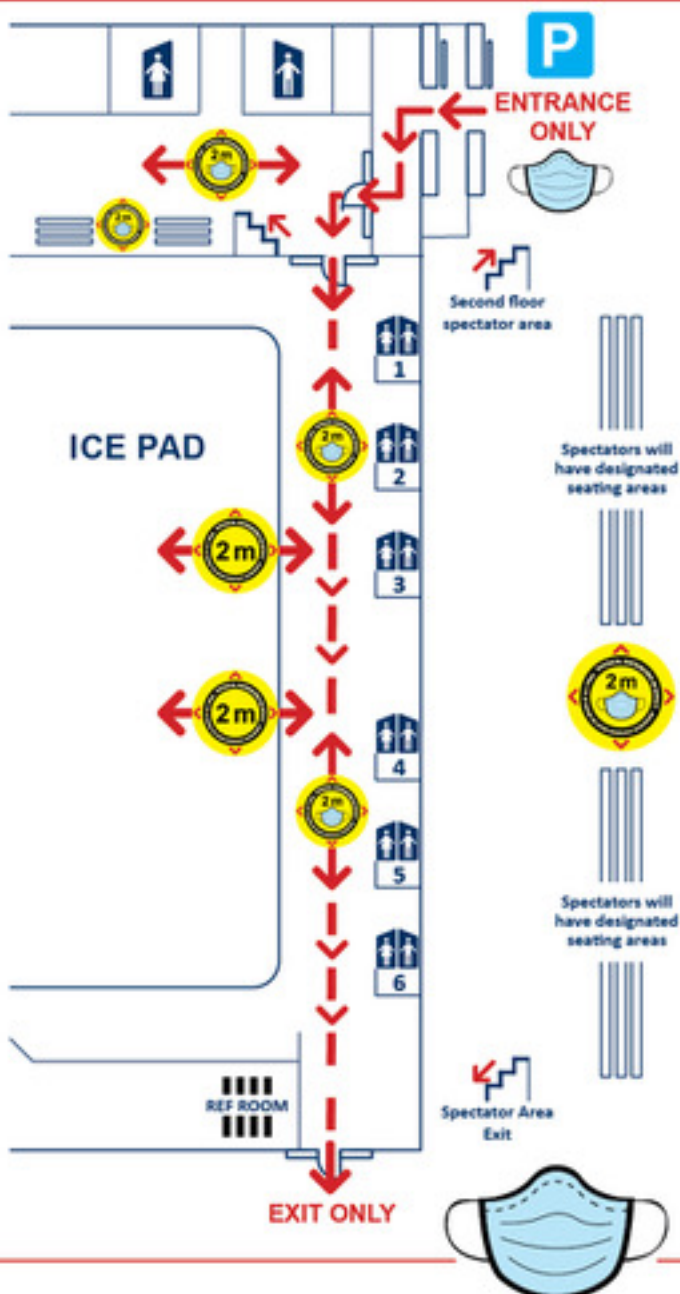

Fenelon Falls Community Centre ARENA TRAFFIC FLOW

Phase 2 (25 Spectators only)

All spectators must wear a mask/face covering and practice physical distancing from others at all times.

Be patient! Please respect other user groups during crossover times, maintain physical distance and wear your mask/face covering at all times.

Parking.

Womens Washroom.

Mens Washroom.

Crossover traffic zone.

Dressing Room.

Spectating area.

Mask/Face covering must be worn at all times, except during on-ice activity.